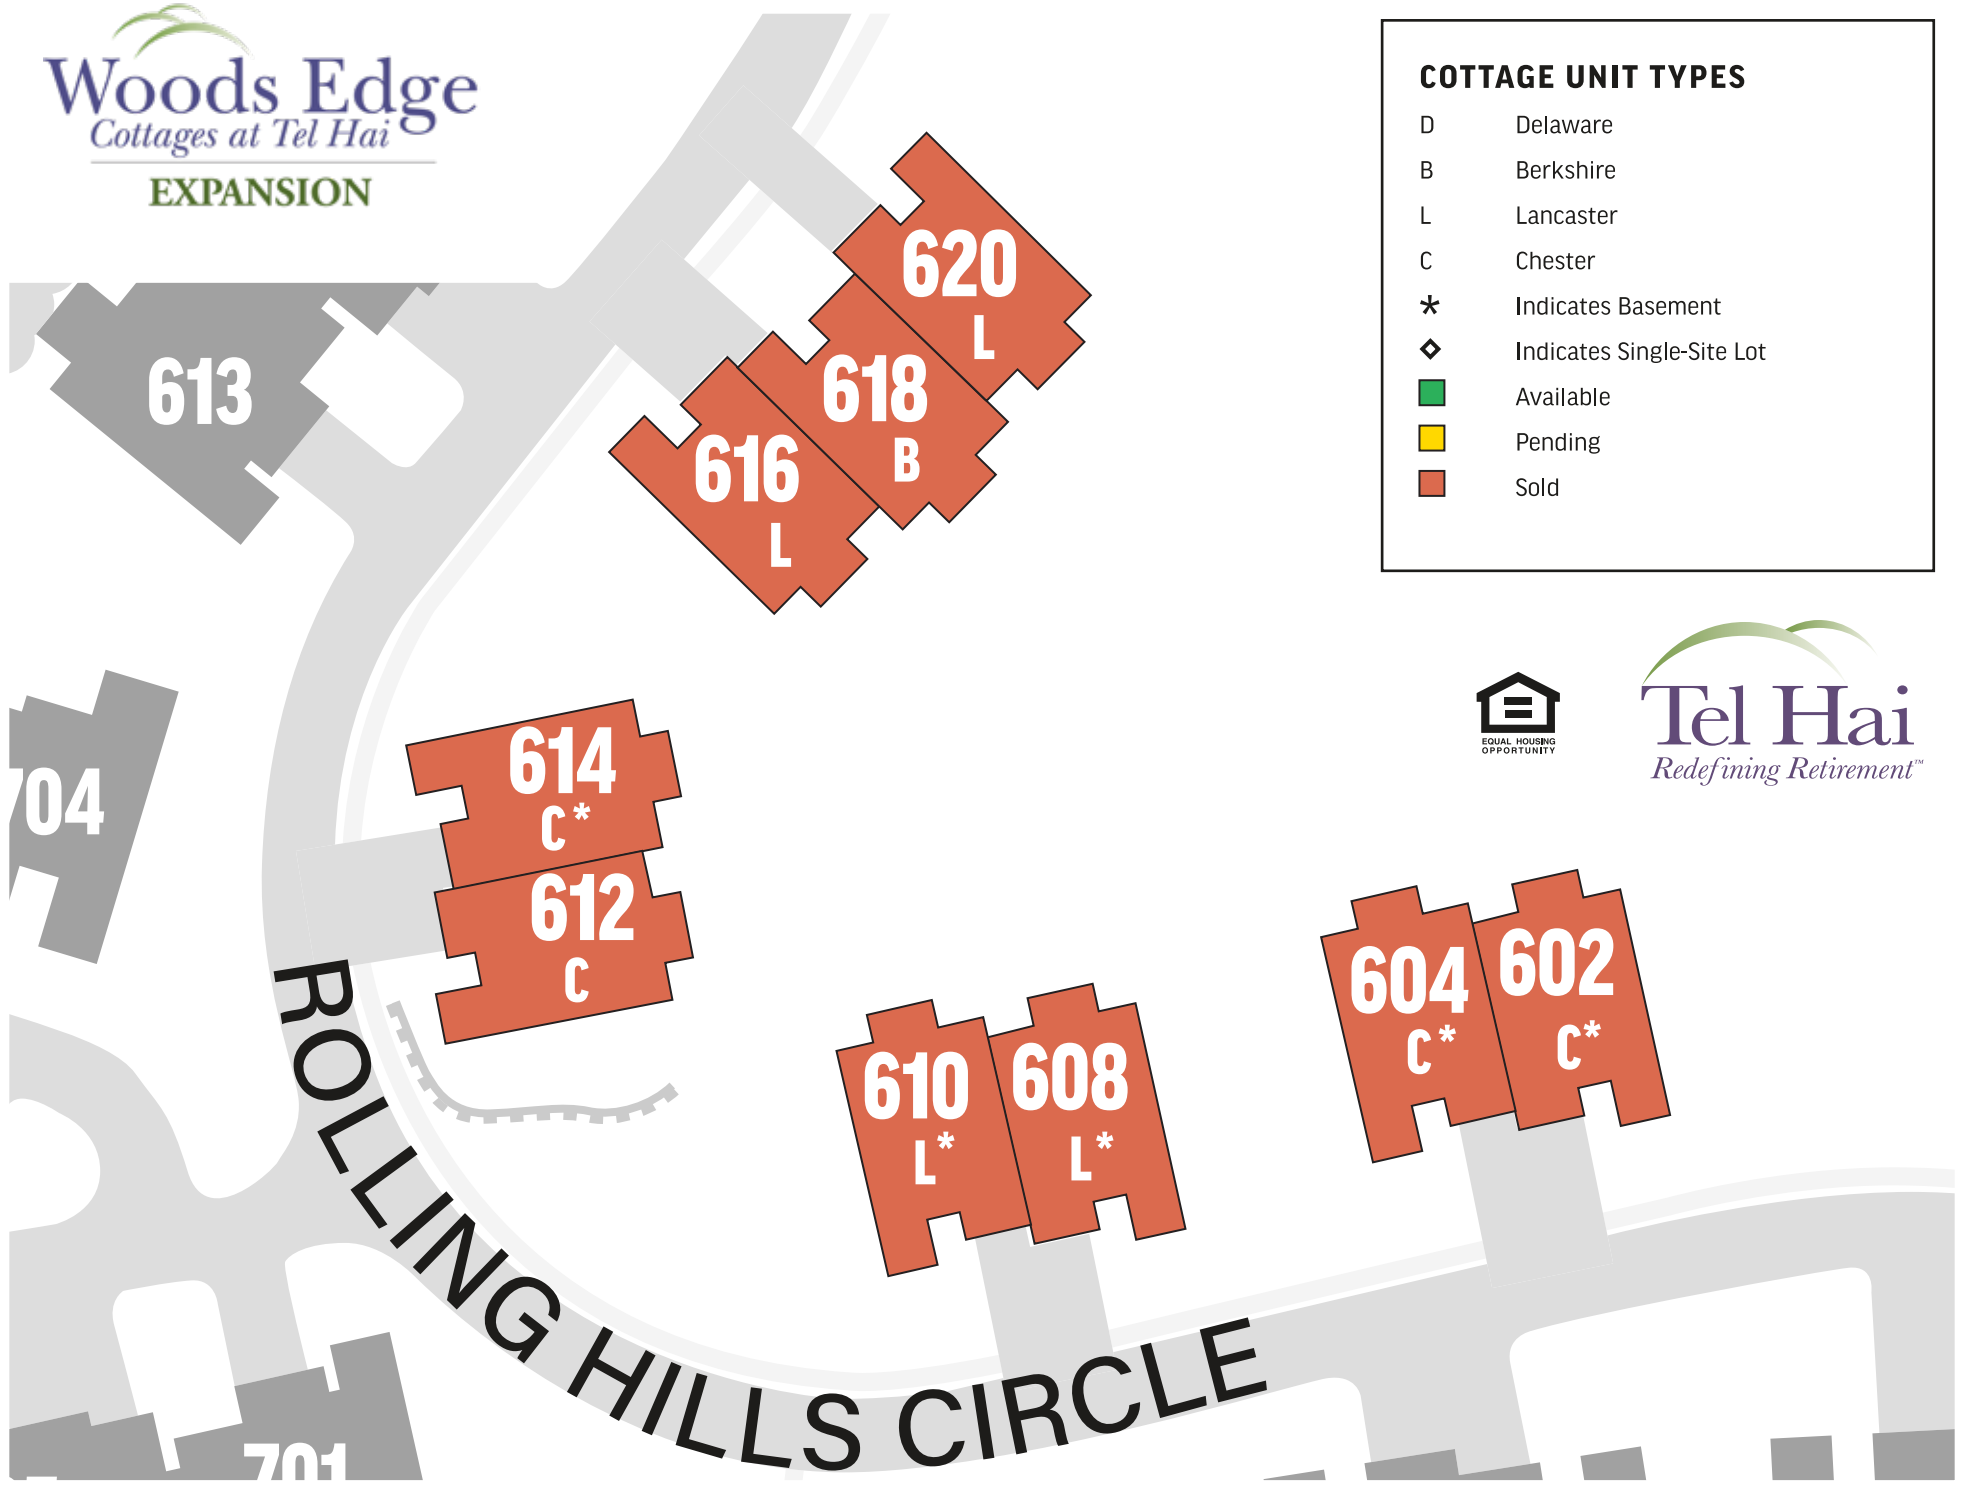

COTTAGE UNIT TYPES

- D Delaware
- B Berkshire
- L Lancaster
- C Chester
- * Indicates Basement
- ◇ Indicates Single-Site Lot
- Available
- Pending
- Sold

COTTAGE UNIT TYPES

D	Delaware
B	Berkshire
L	Lancaster
C	Chester
*	Indicates Basement
◇	Indicates Single-Site Lot
■ (Green)	Available
■ (Yellow)	Pending
■ (Red)	Sold

COTTAGE UNIT TYPES

- D Delaware
- B Berkshire
- L Lancaster
- C Chester
- * Indicates Basement
- ◇ Indicates Single-Site Lot
- Available
- Pending
- Sold