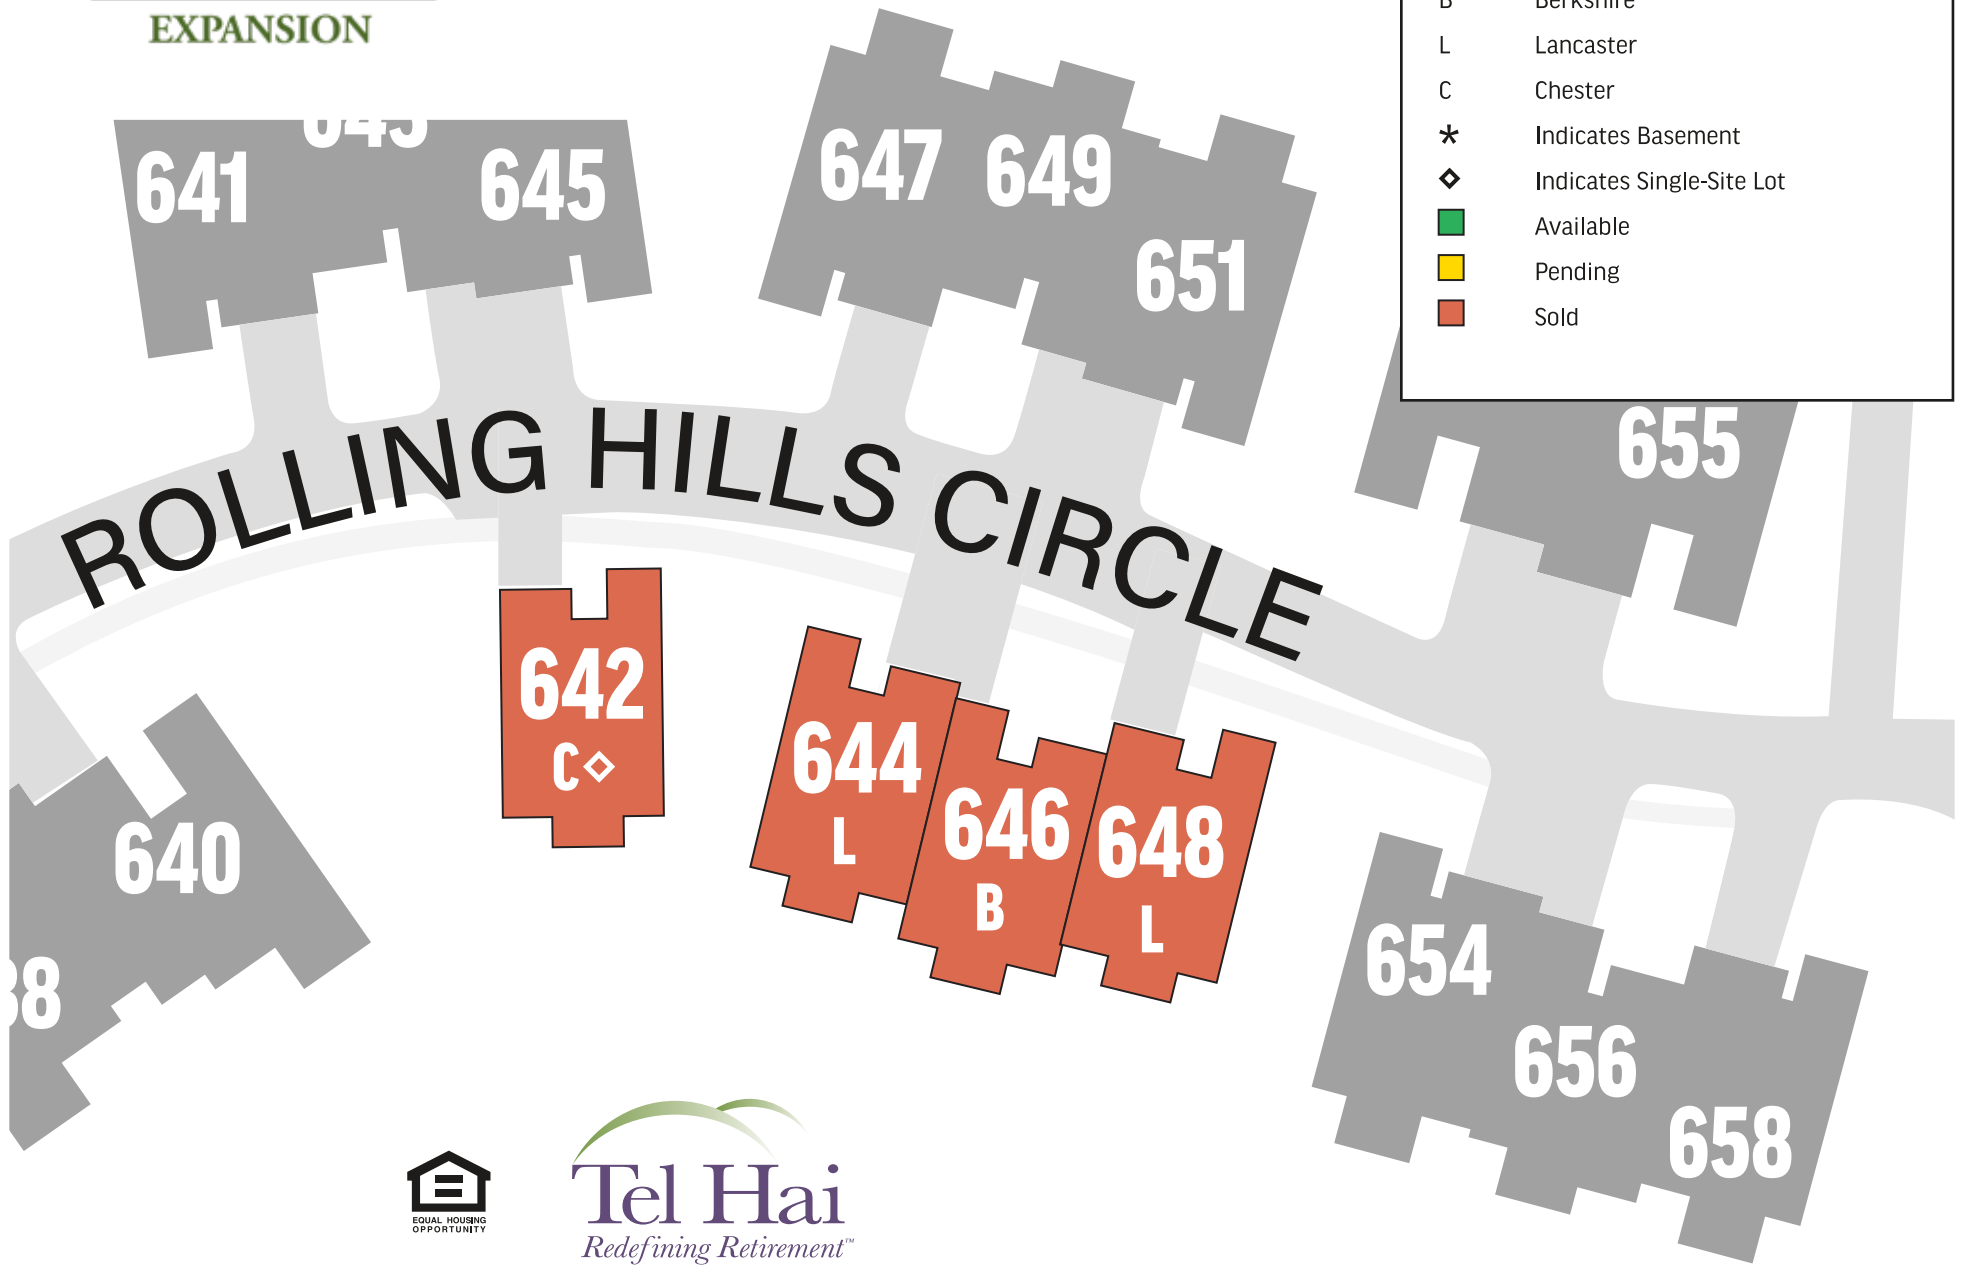

COTTAGE UNIT TYPES

- D Delaware
- B Berkshire
- L Lancaster
- C Chester
- * Indicates Basement
- ◇ Indicates Single-Site Lot
- Available
- Pending
- Sold

COTTAGE UNIT TYPES

D	Delaware
B	Berkshire
L	Lancaster
C	Chester
*	Indicates Basement
◇	Indicates Single-Site Lot
■ (Green)	Available
■ (Yellow)	Pending
■ (Red)	Sold

COTTAGE UNIT TYPES

- D Delaware
- B Berkshire
- L Lancaster
- C Chester
- * Indicates Basement
- ◇ Indicates Single-Site Lot
- Available
- Pending
- Sold