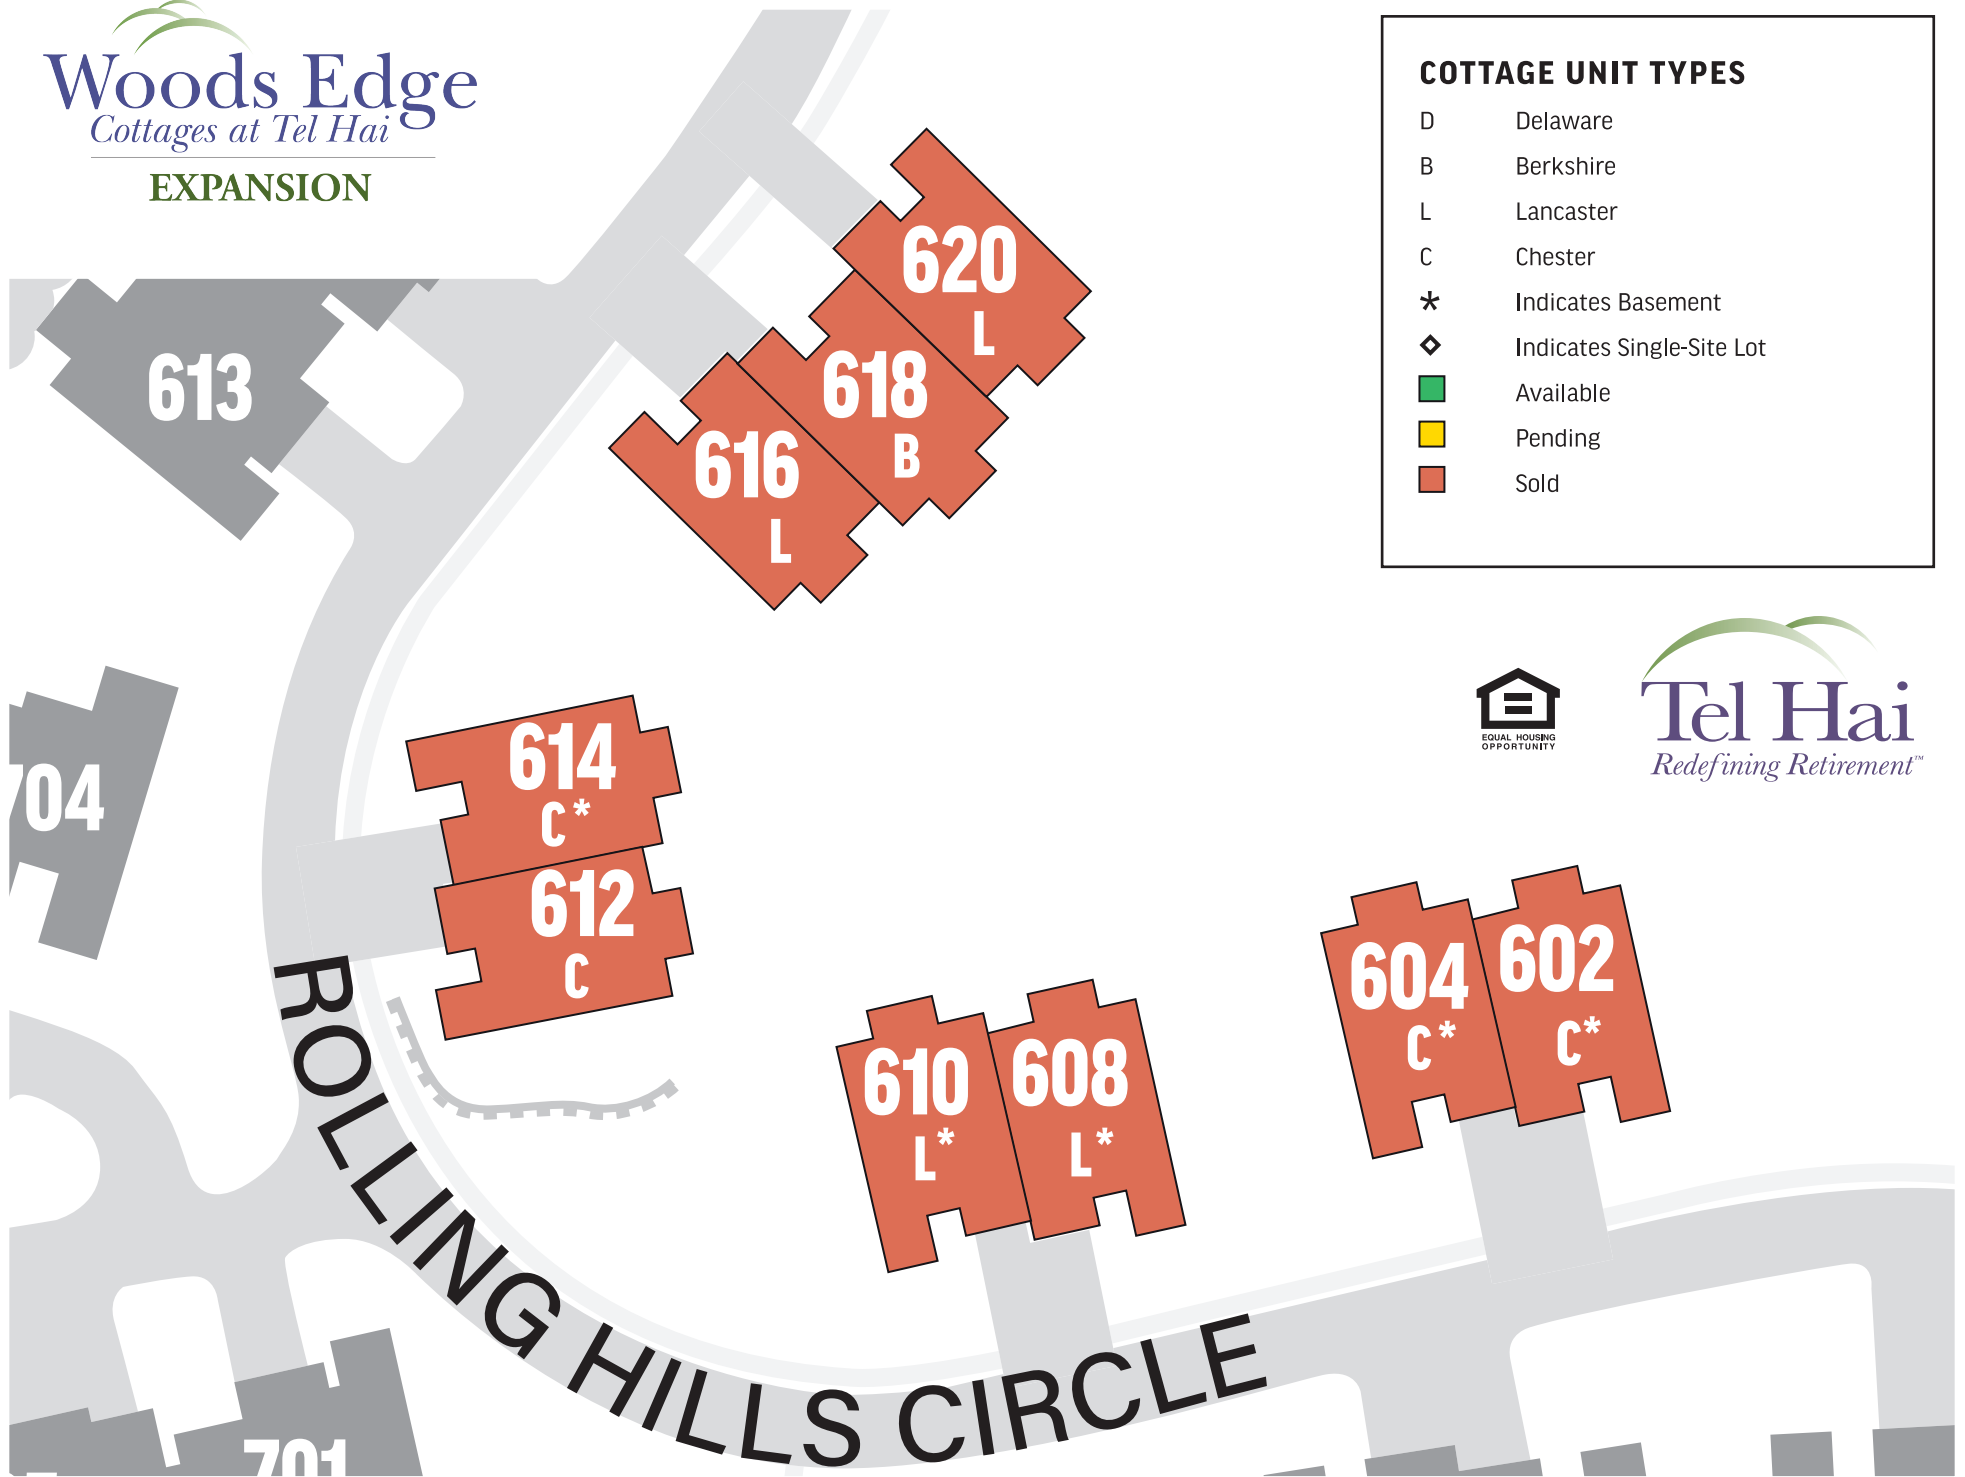

EXPANSION

EXPANSION

COTTAGE UNIT TYPES

- D Delaware
- B Berkshire
- L Lancaster
- C Chester
- * Indicates Basement
- ◇ Indicates Single-Site Lot
- Available
- Pending
- Sold

EXPANSION

COTTAGE UNIT TYPES

- D Delaware
- B Berkshire
- L Lancaster
- C Chester
- * Indicates Basement
- ◇ Indicates Single-Site Lot
- Available
- Pending
- Sold