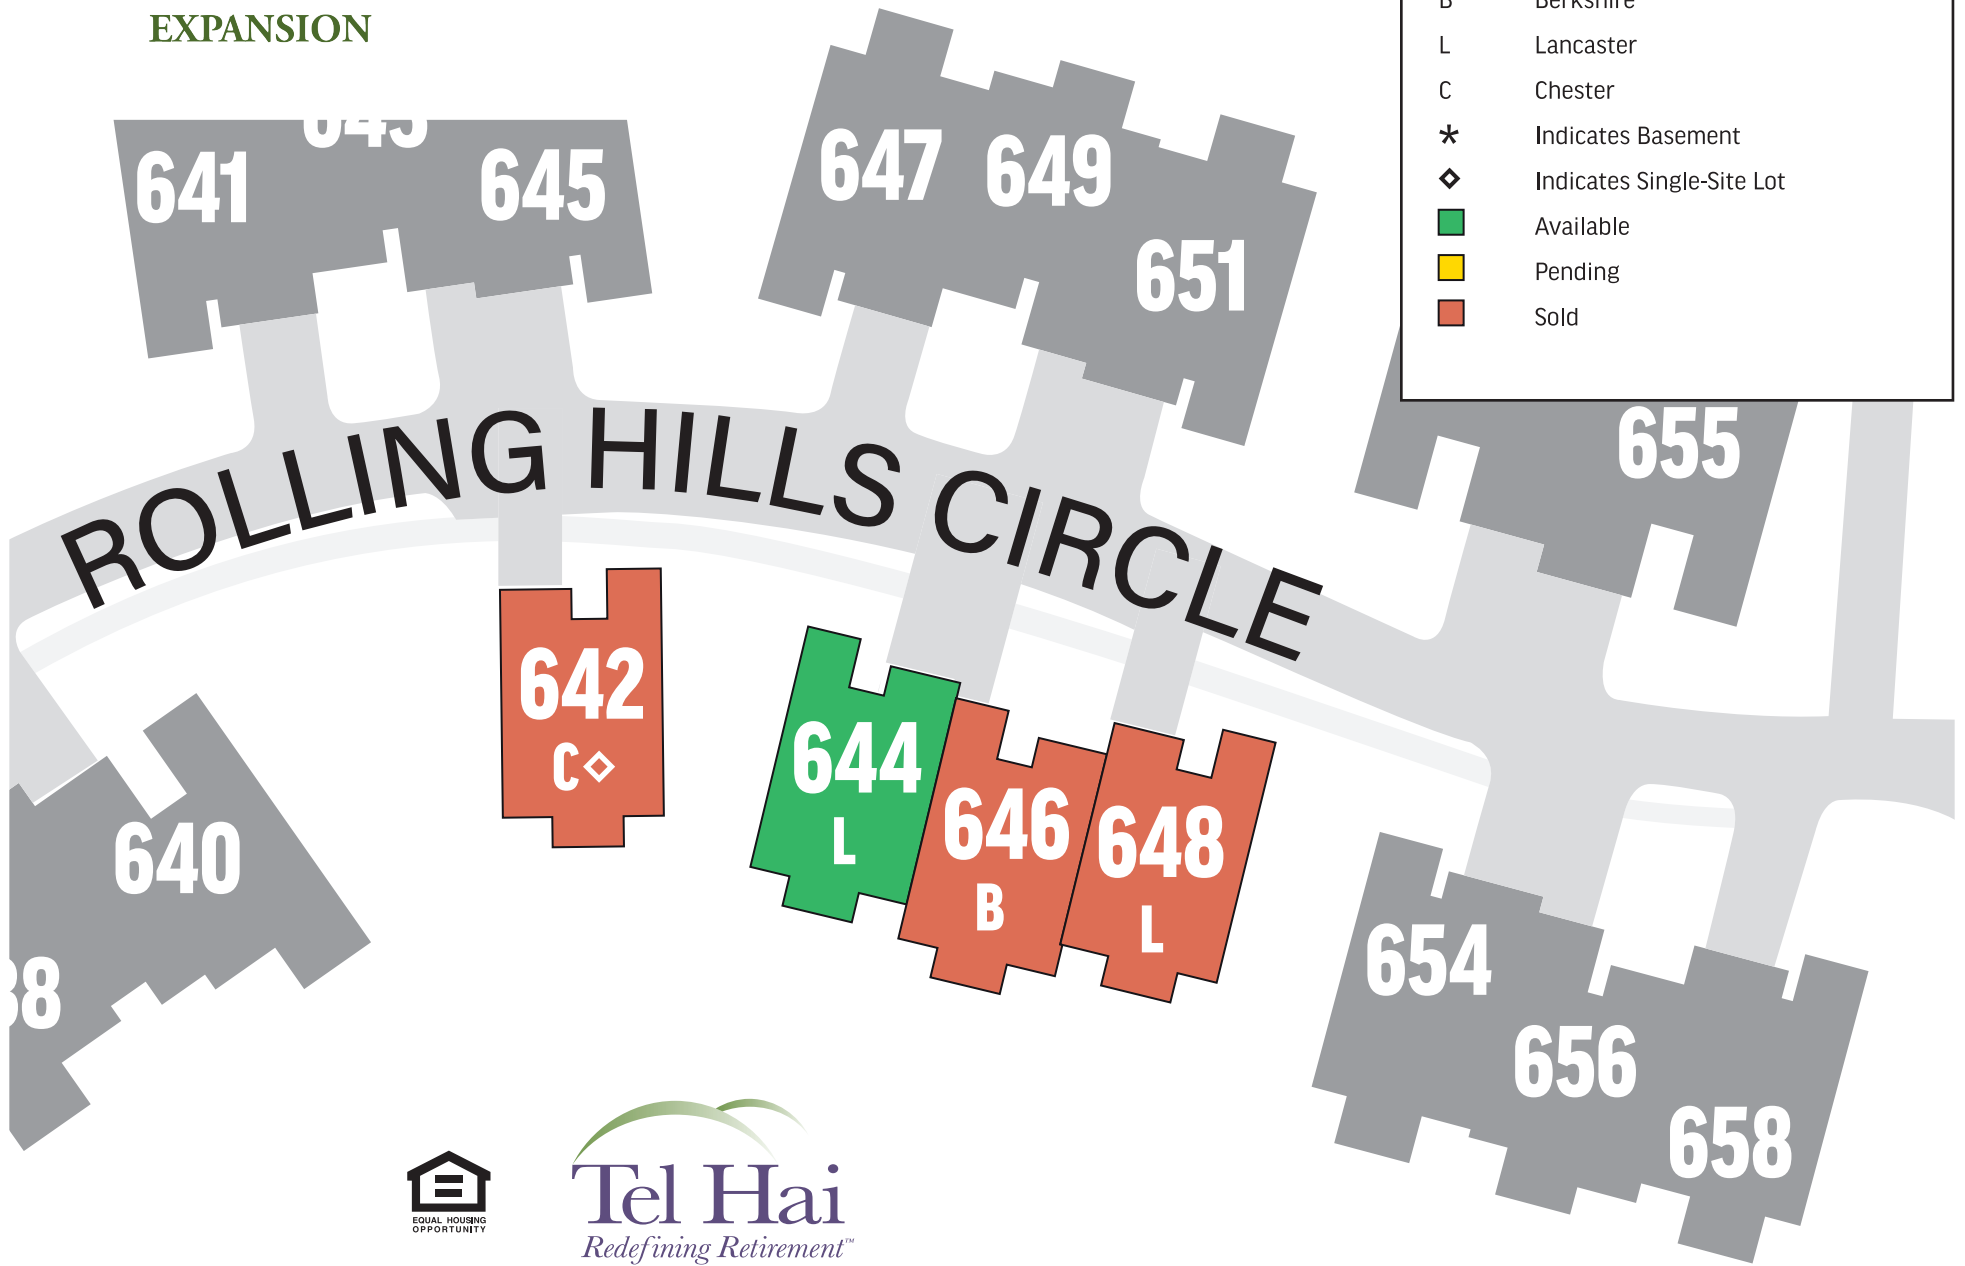

EXPANSION

EXPANSION

COTTAGE UNIT TYPES

- D Delaware
- B Berkshire
- L Lancaster
- C Chester
- * Indicates Basement
- ◇ Indicates Single-Site Lot
- Available
- Pending
- Sold

EXPANSION

COTTAGE UNIT TYPES

- D Delaware
- B Berkshire
- L Lancaster
- C Chester
- * Indicates Basement
- ◇ Indicates Single-Site Lot
- Available
- Pending
- Sold