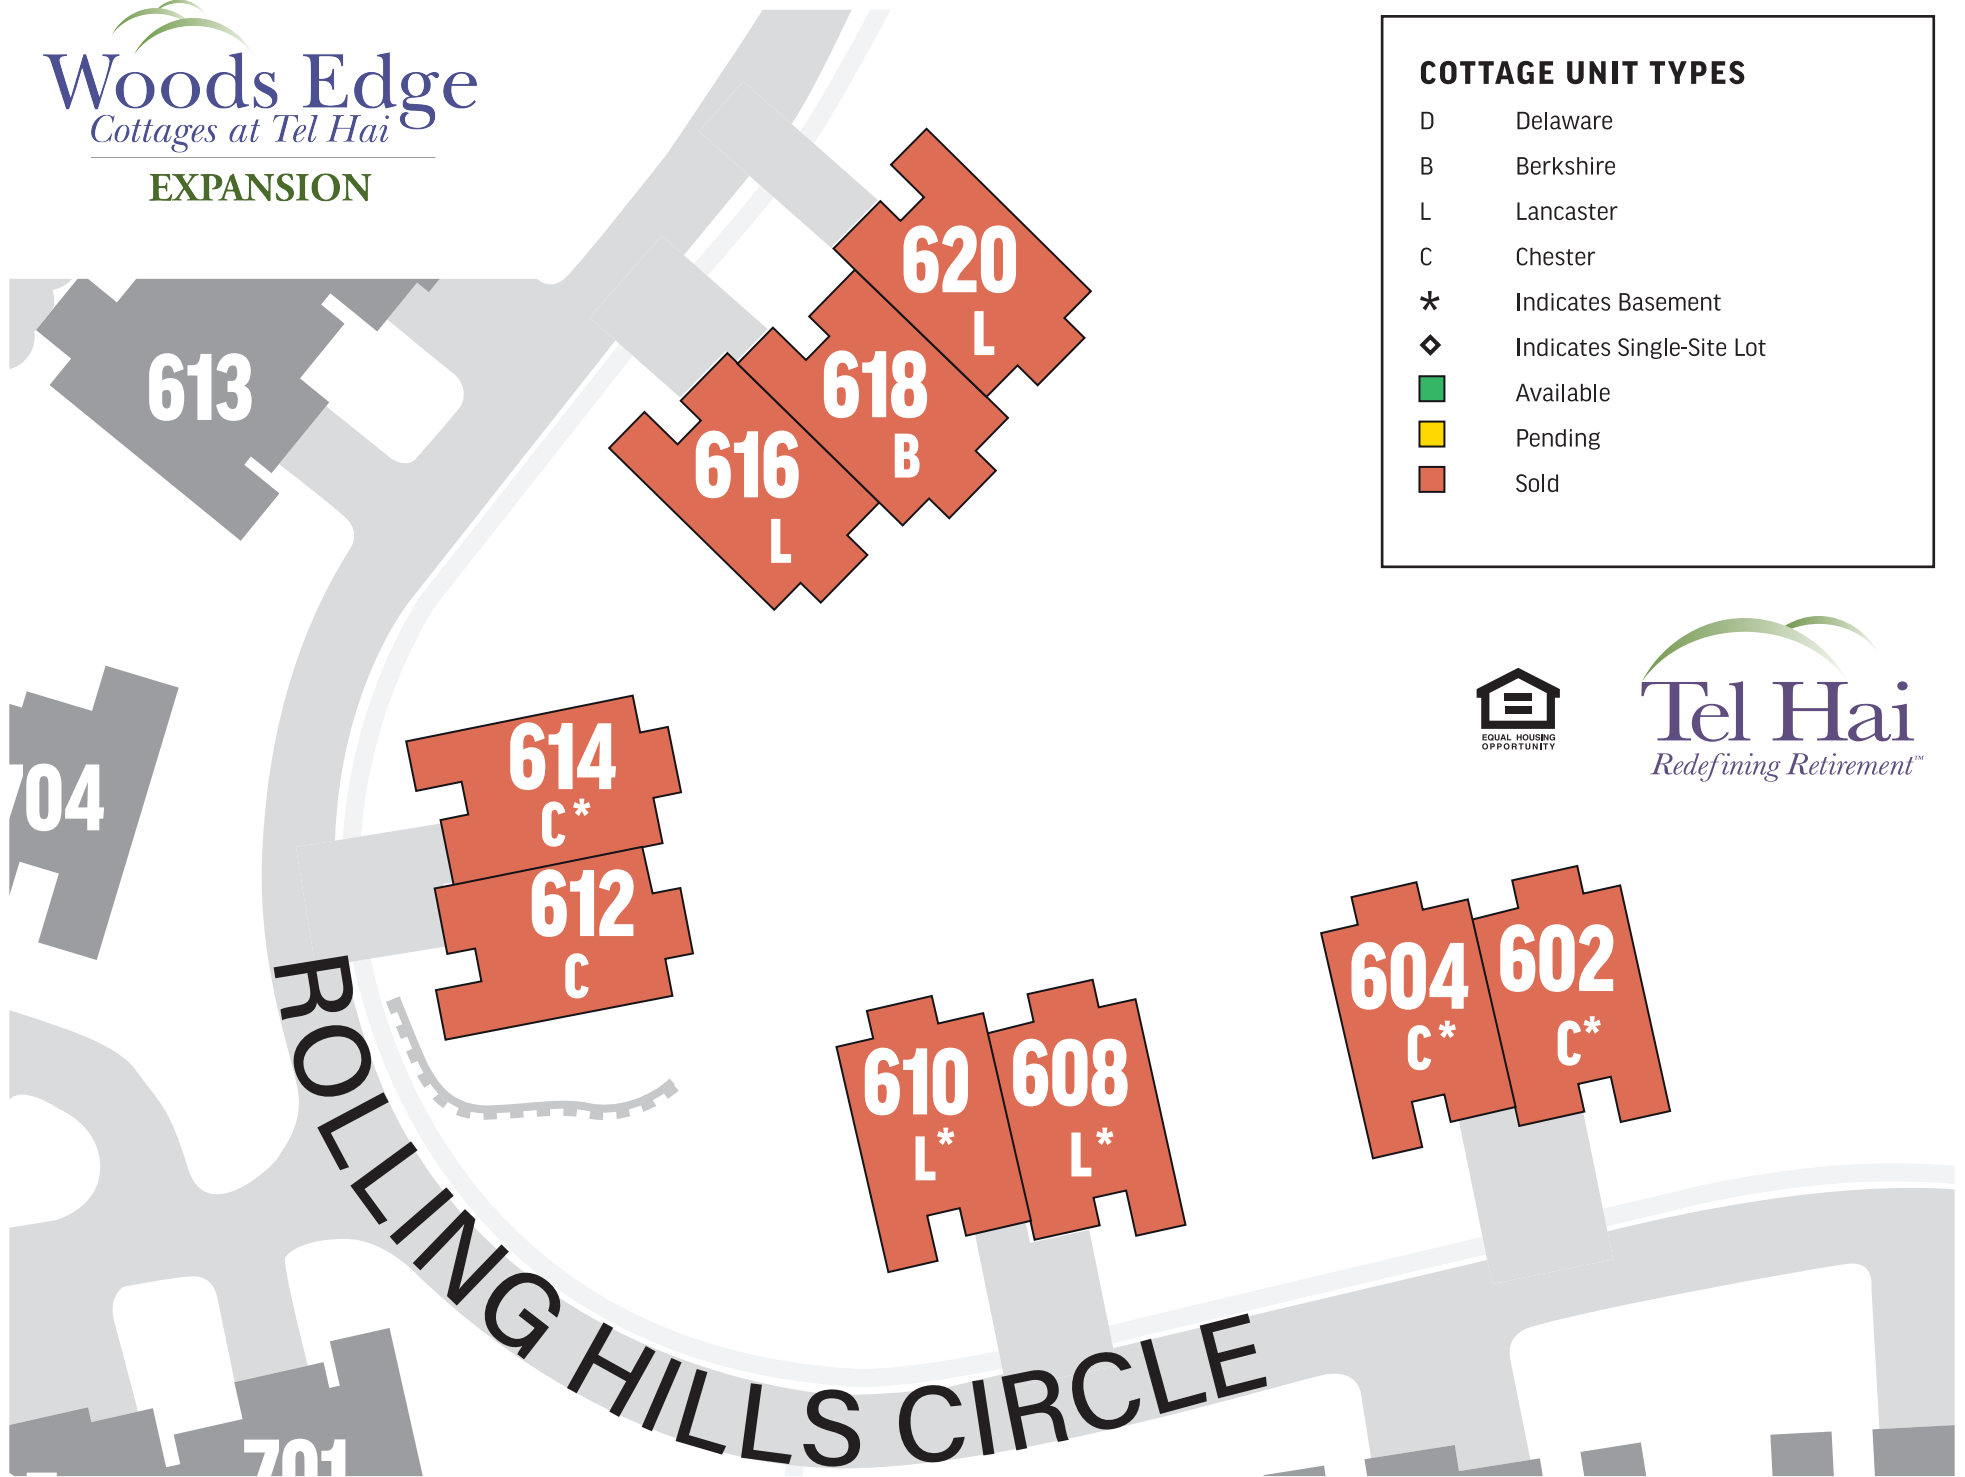

Woods Edge

Cottages at Tel Hai

EXPANSION

COTTAGE UNIT TYPES

D	Delaware
B	Berkshire
L	Lancaster
C	Chester
*	Indicates Basement
◇	Indicates Single-Site Lot
■ (Green)	Available
■ (Yellow)	Pending
■ (Red)	Sold