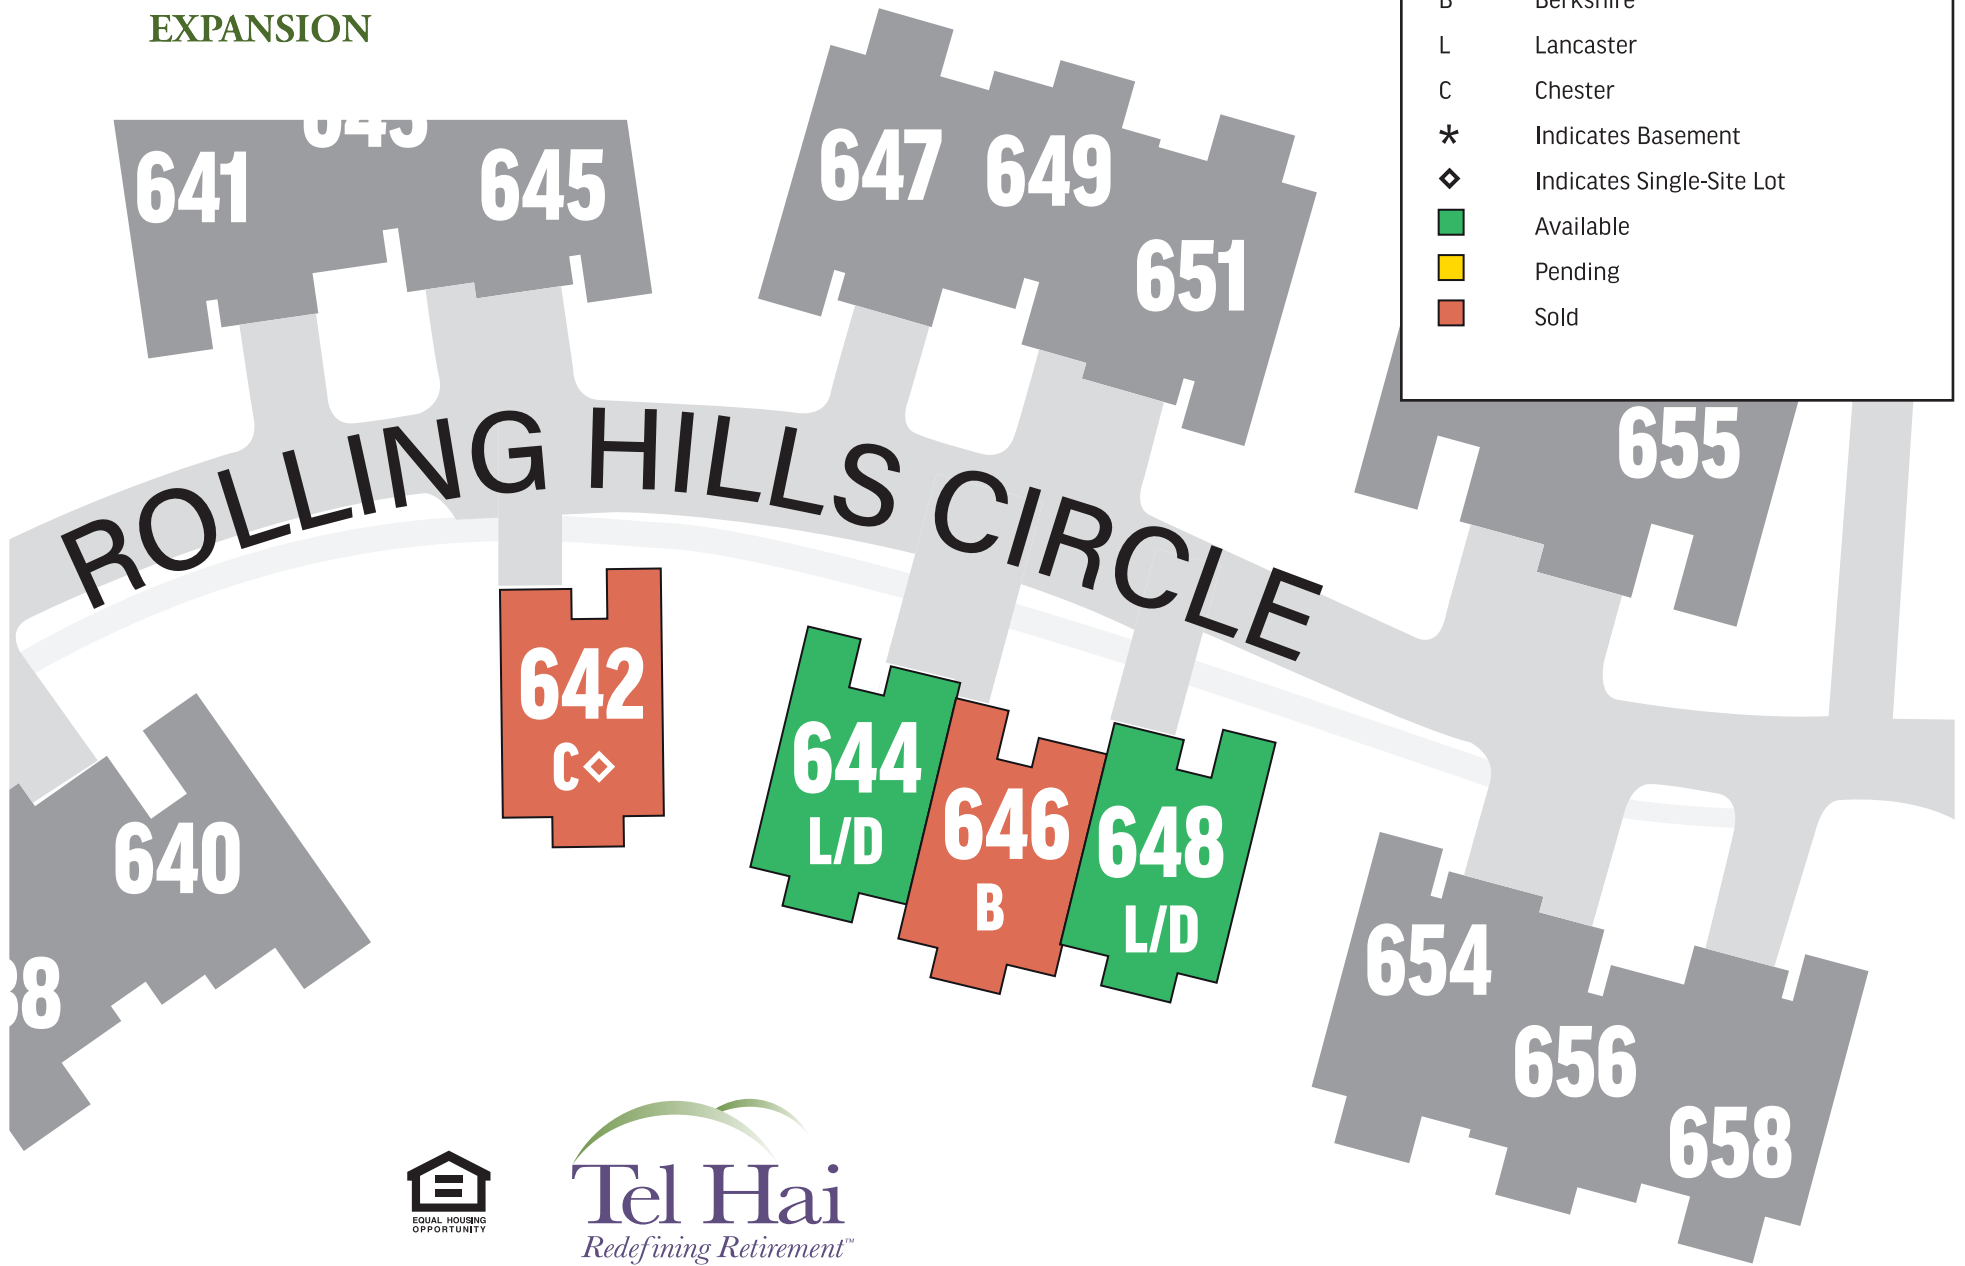

Woods Edge

Cottages at Tel Hai

EXPANSION

COTTAGE UNIT TYPES

D	Delaware
B	Berkshire
L	Lancaster
C	Chester
*	Indicates Basement
◇	Indicates Single-Site Lot
■ (Green)	Available
■ (Yellow)	Pending
■ (Red)	Sold