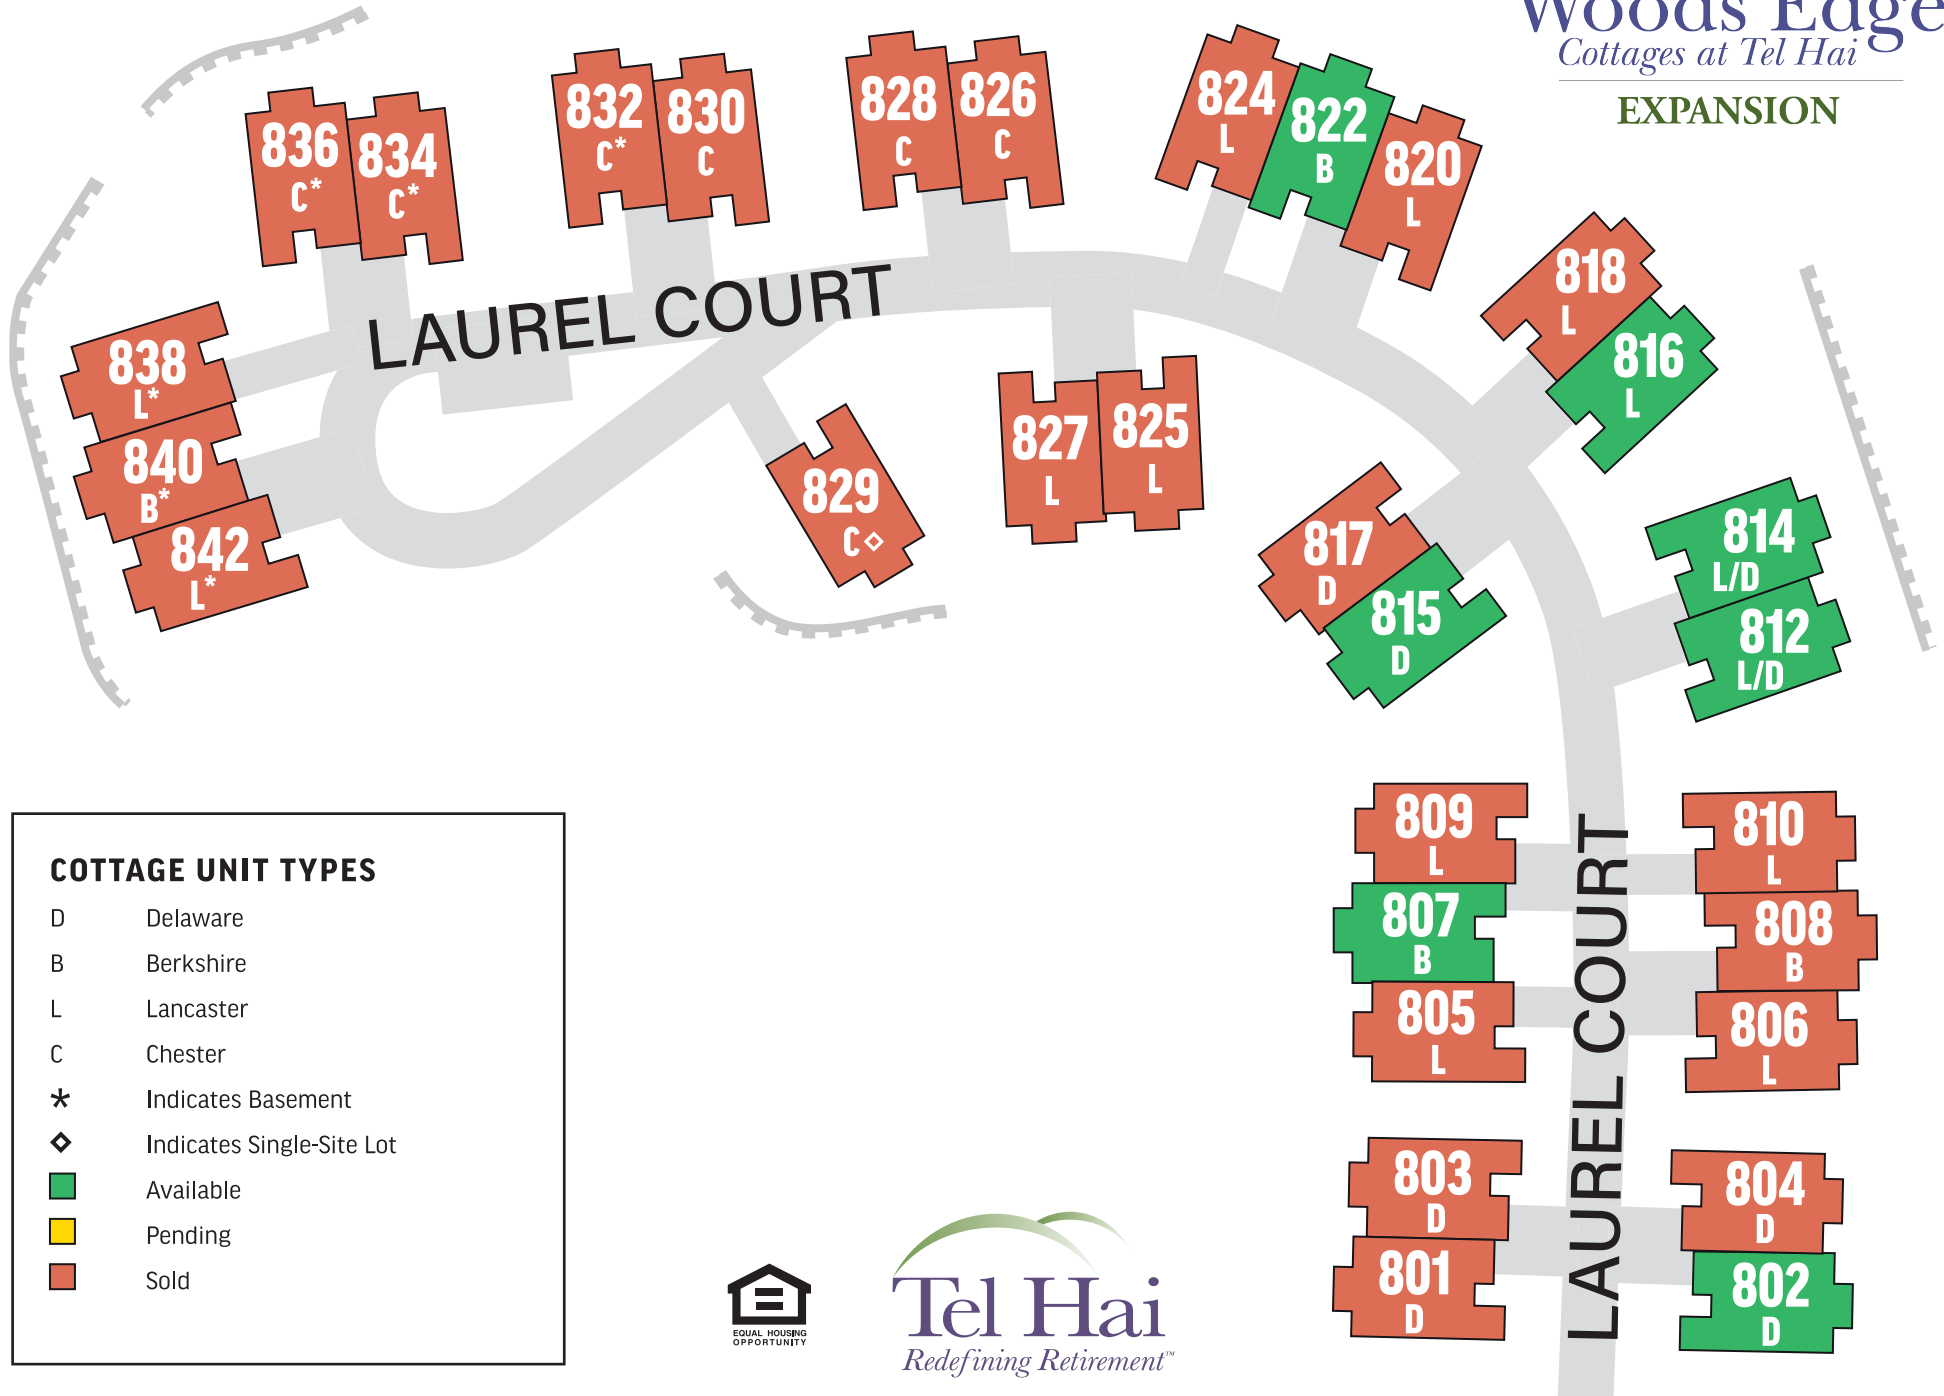

**Woods Edge**  
*Cottages at Tel Hai*  
**EXPANSION**

# Woods Edge

Cottages at Tel Hai

## EXPANSION

Tel Hai  
Redefining Retirement™

EXPANSION

**COTTAGE UNIT TYPES**

- D Delaware
- B Berkshire
- L Lancaster
- C Chester
- \* Indicates Basement
- ◇ Indicates Single-Site Lot
- Available
- Pending
- Sold