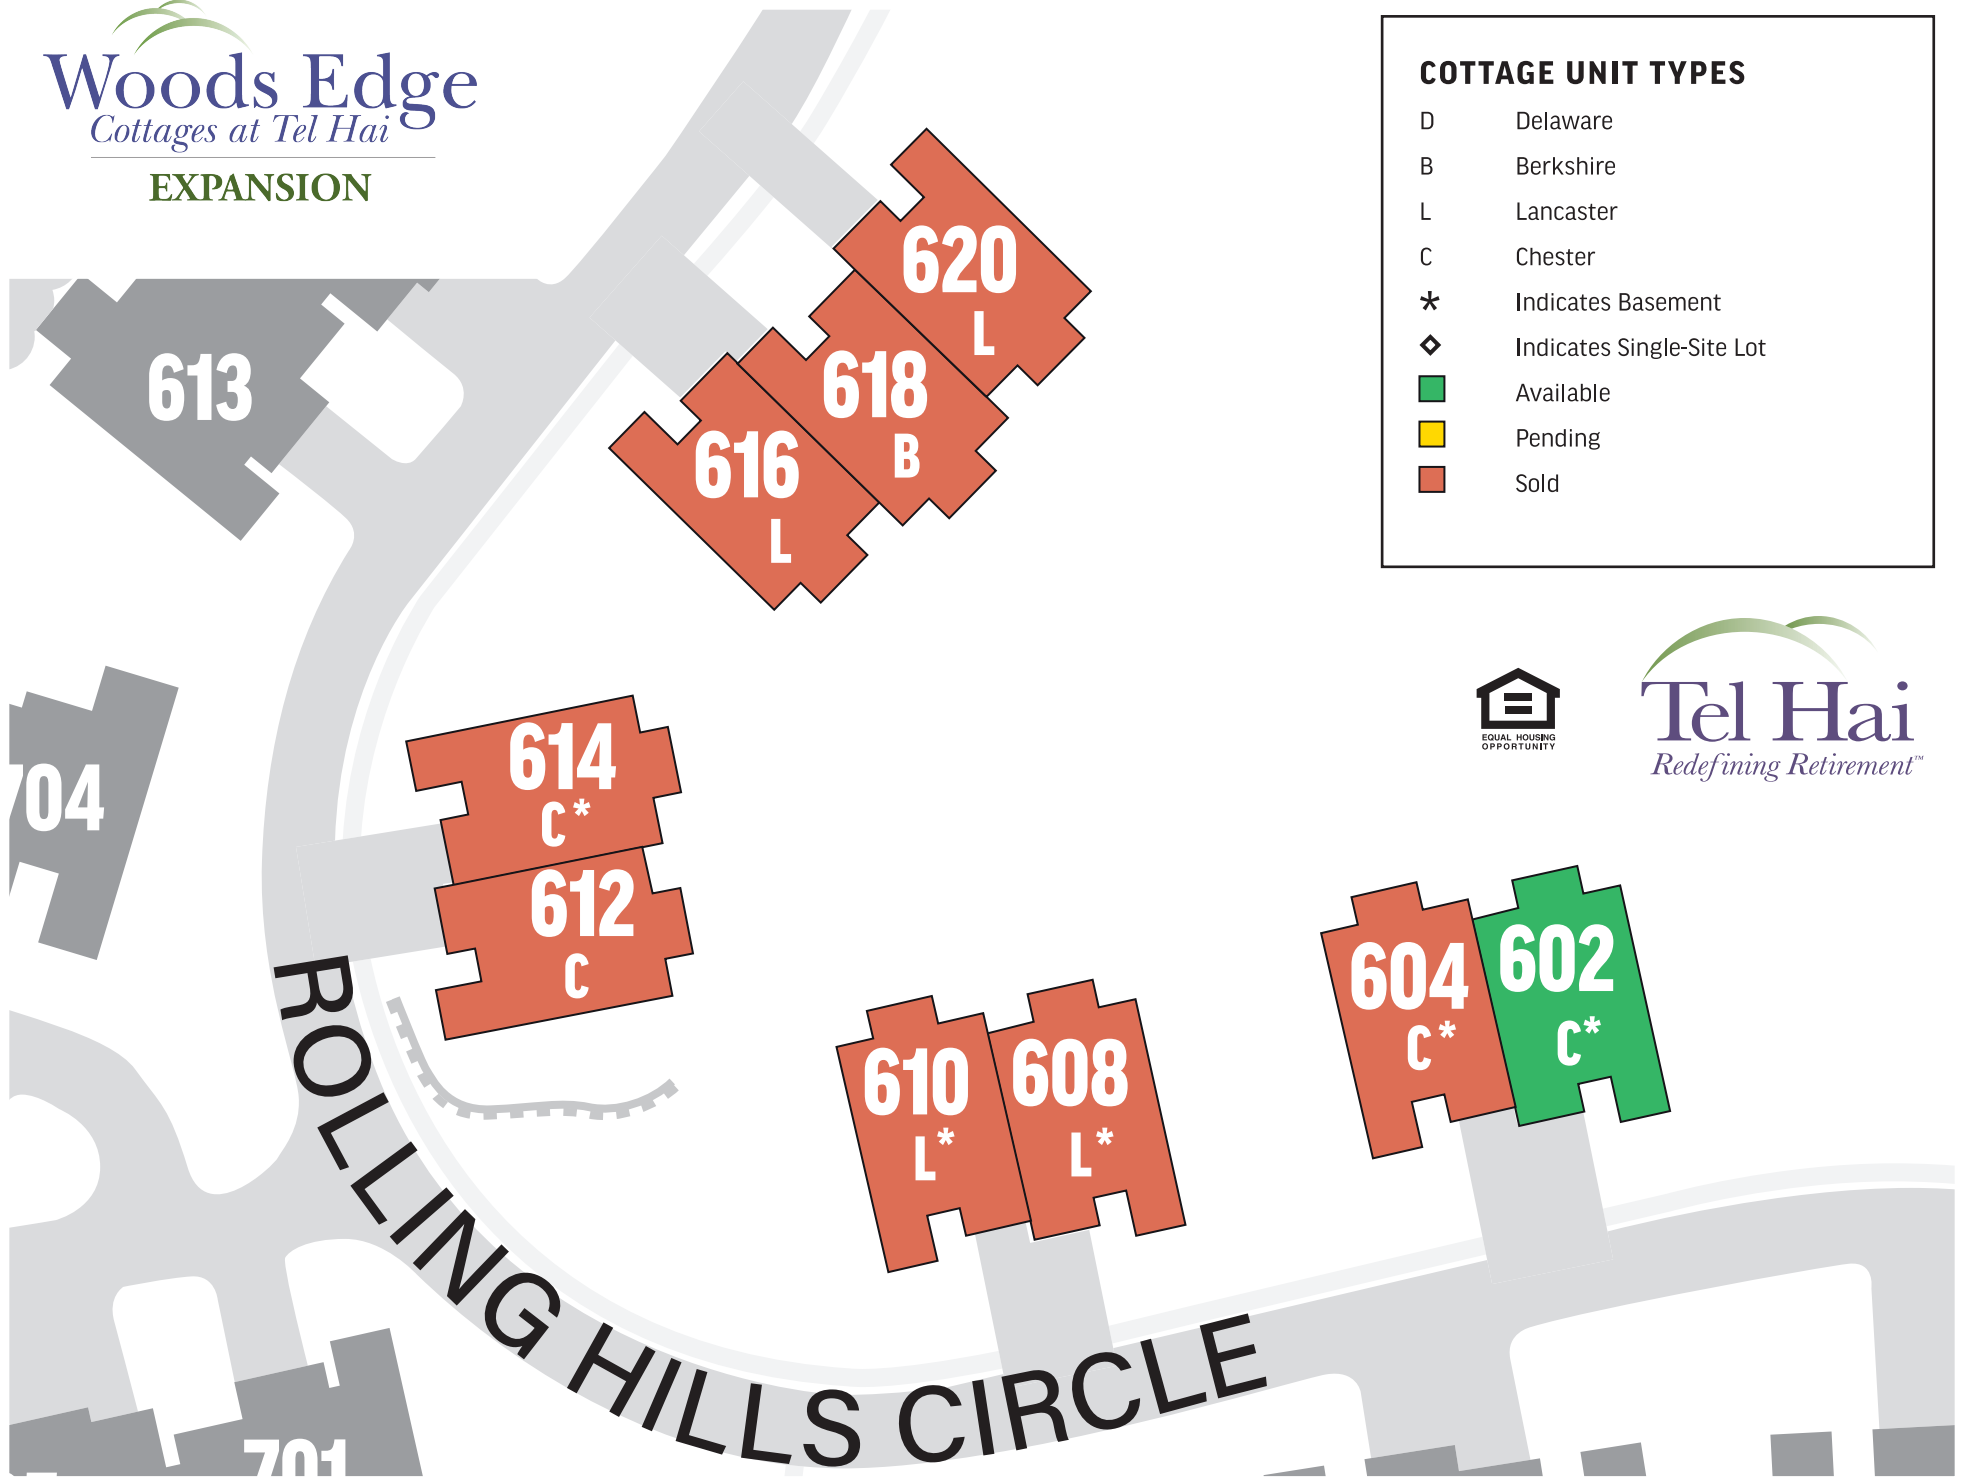

**Woods Edge**  
*Cottages at Tel Hai*  
**EXPANSION**

# Woods Edge

Cottages at Tel Hai

## EXPANSION

Tel Hai  
Redefining Retirement™

EXPANSION

**COTTAGE UNIT TYPES**

- D Delaware
- B Berkshire
- L Lancaster
- C Chester
- \* Indicates Basement
- ◇ Indicates Single-Site Lot
- Available
- Pending
- Sold