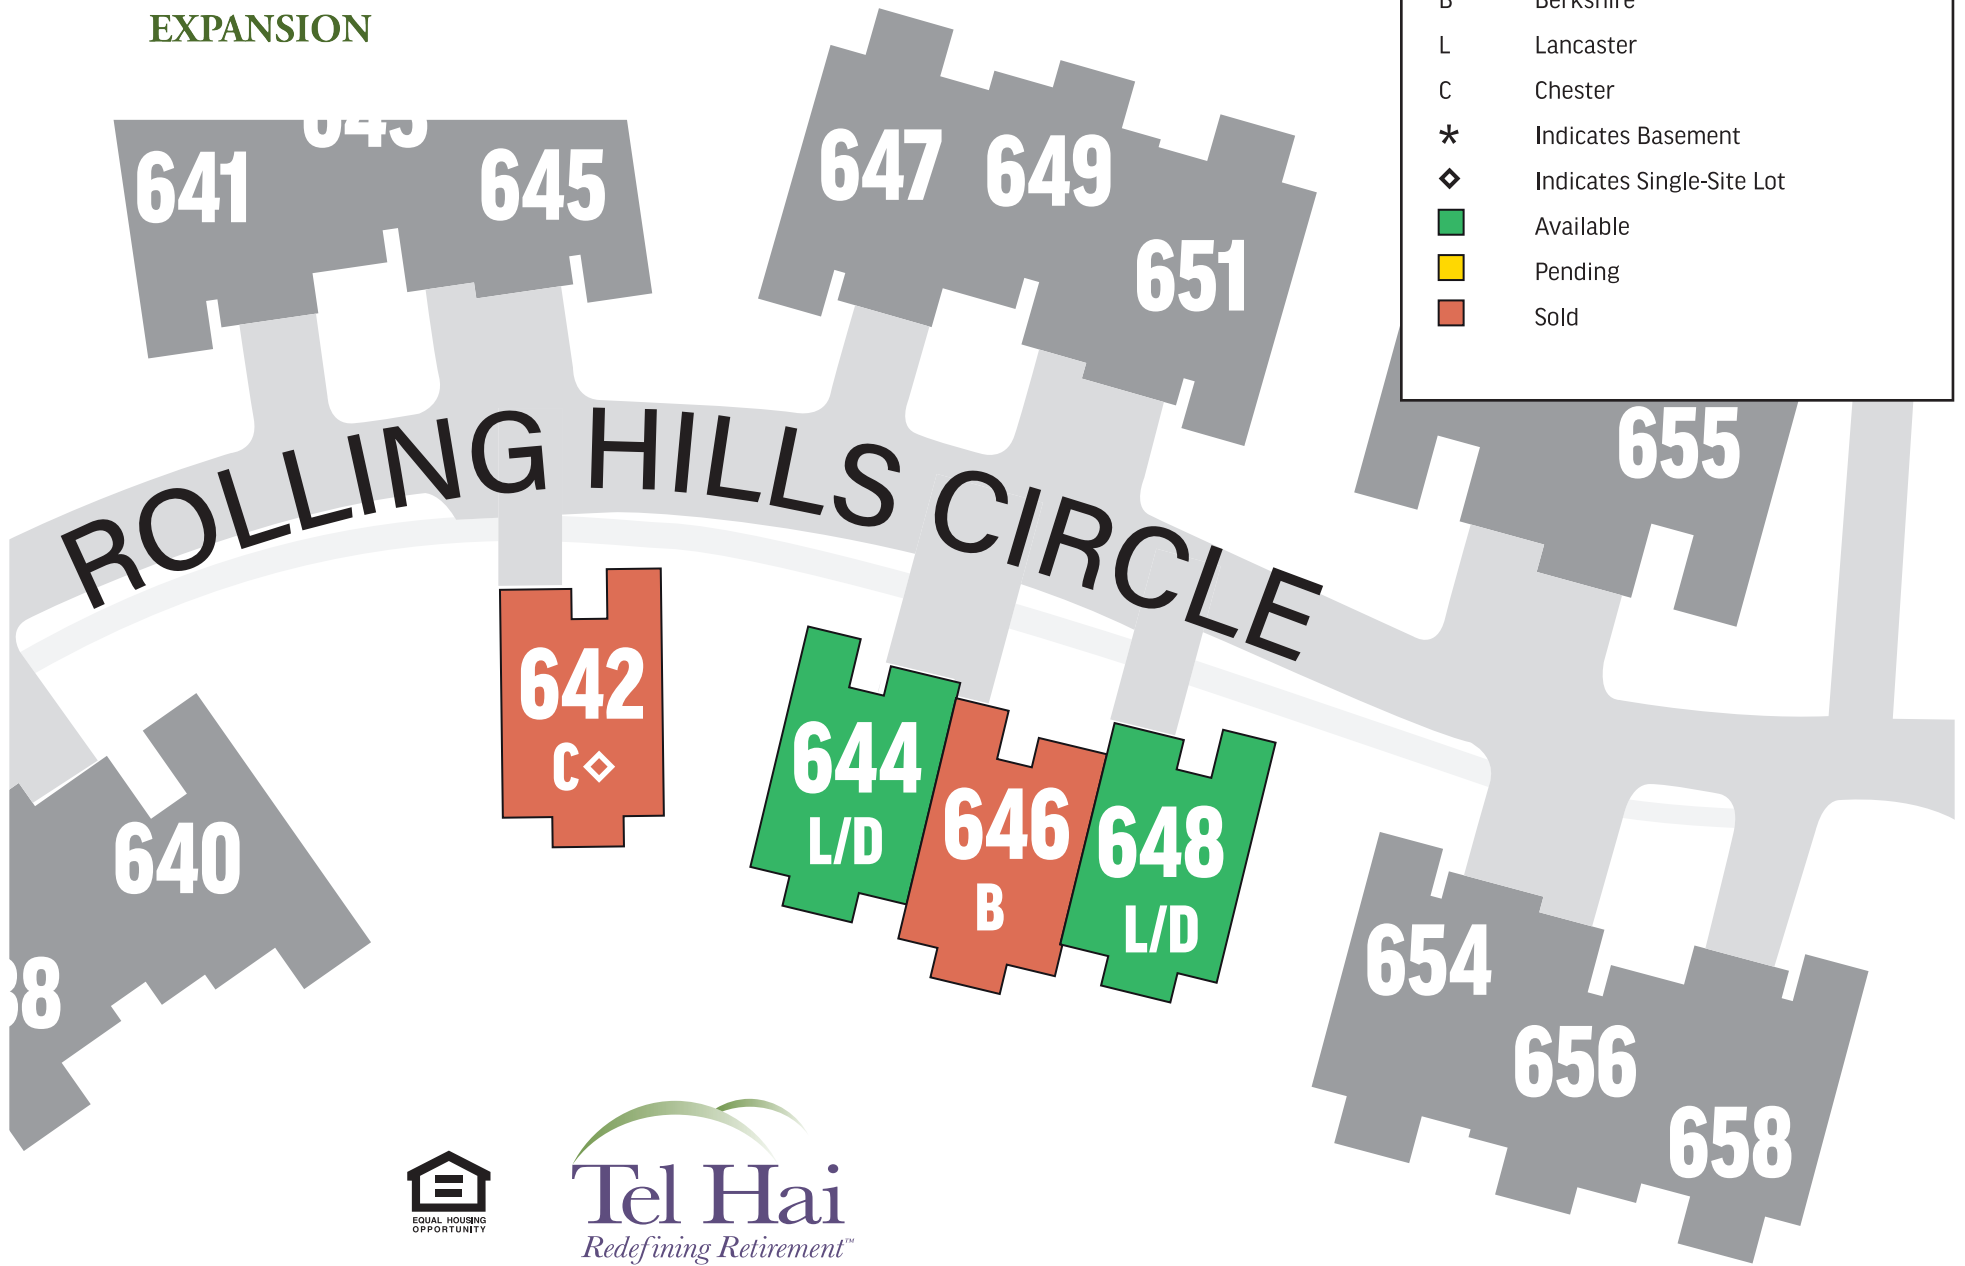

**Woods Edge**  
*Cottages at Tel Hai*  
**EXPANSION**

# Woods Edge

Cottages at Tel Hai

## EXPANSION

Tel Hai  
Redefining Retirement™

EXPANSION

**COTTAGE UNIT TYPES**

- D Delaware
- B Berkshire
- L Lancaster
- C Chester
- \* Indicates Basement
- ◇ Indicates Single-Site Lot
- Available
- Pending
- Sold